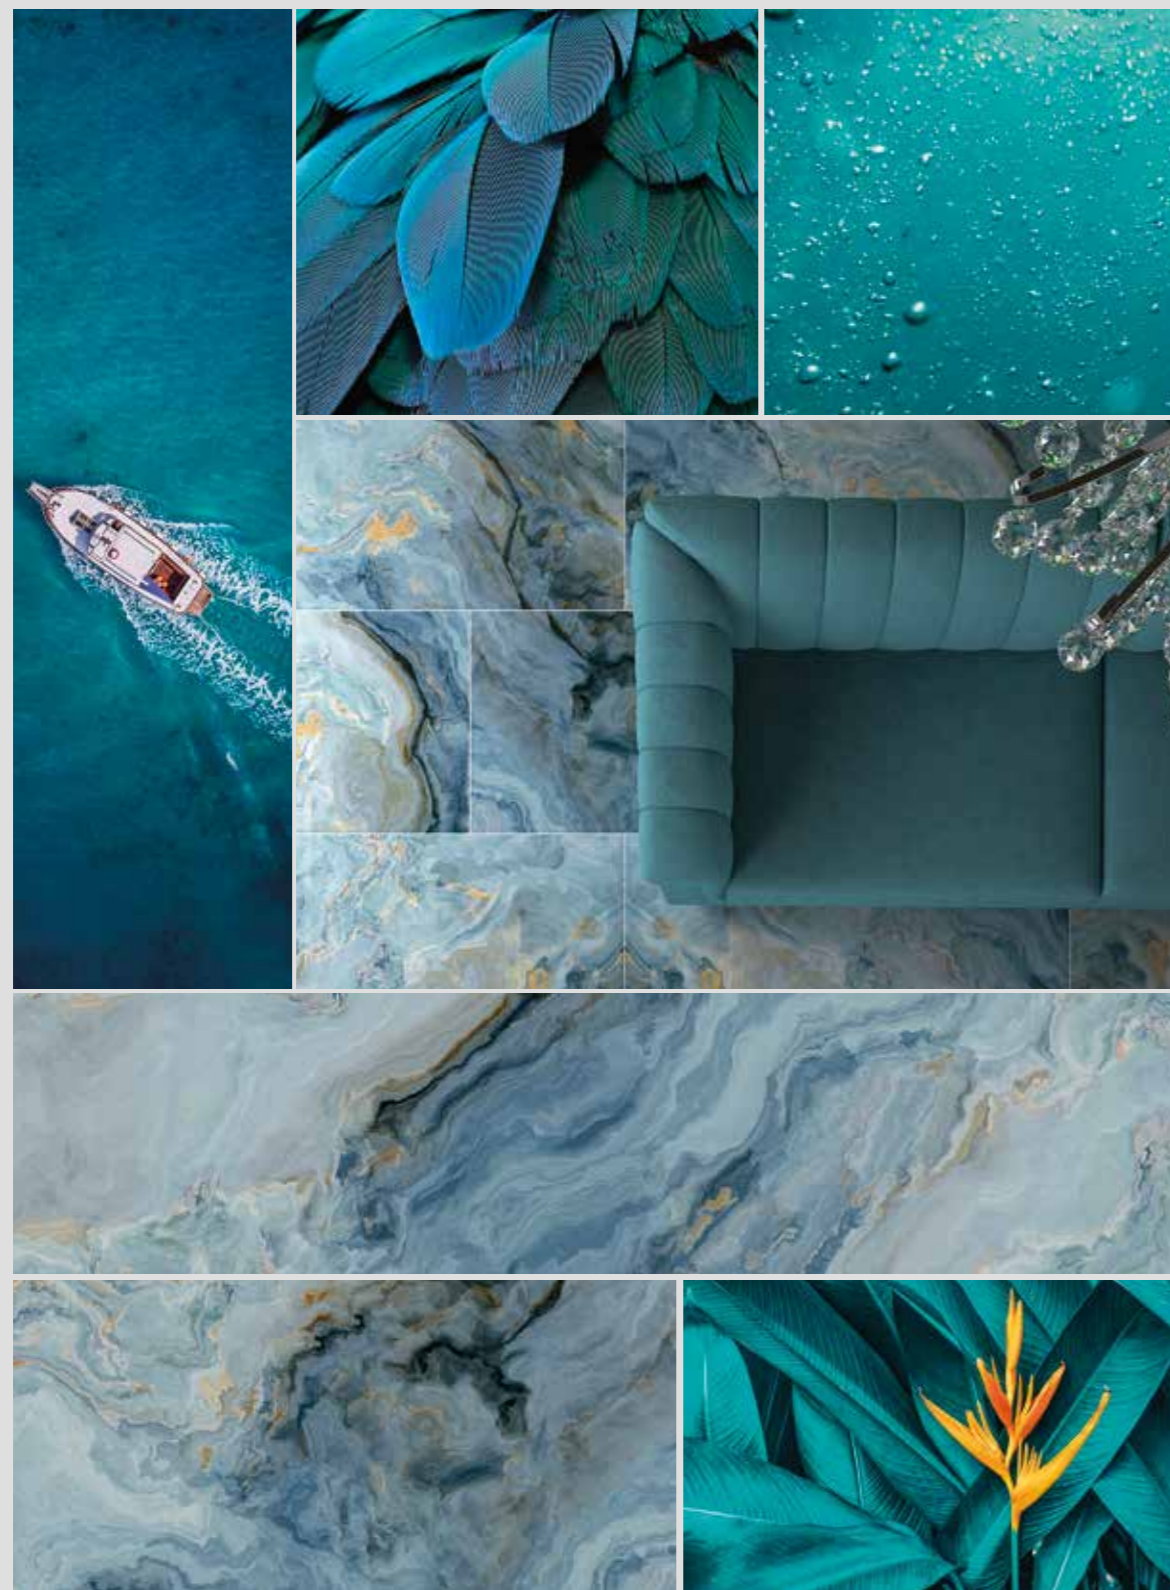

60x120 24x48" BLACK

tp GR H V³

NANO

60x60 24x24" BLACK

tp GR H V³

30x120 BASAMAK / 24\"X48\"STEP

INFINITY

60x120 24x48" LIGHT