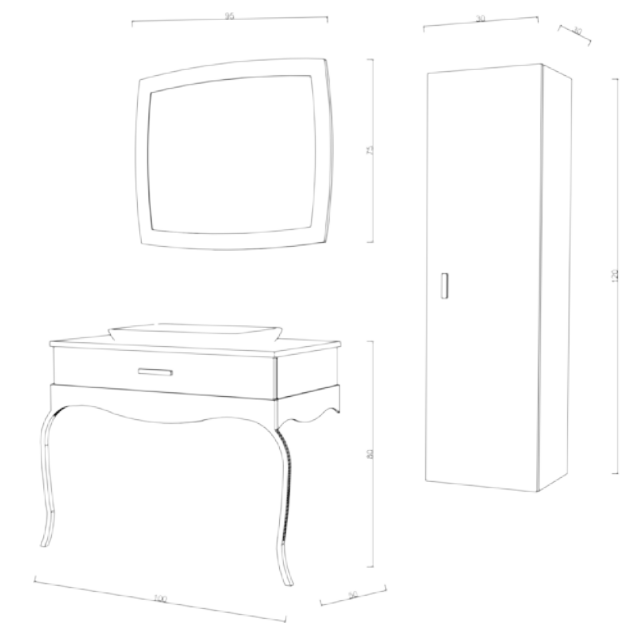

queena cream

kapak door
mdf + lake boya
mdf + laquer paint

lavabo washbasin
çimston seramik
cimston ceramic

gövde body
mdf + masif lake
mdf + laquer massive

flotal ayna
flotal mirror

çekmece draver
box ray
box rail