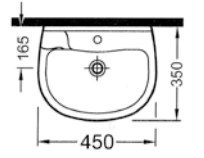

TEK PARÇA ASMA AYAK
45CM LAVABO İLE
UYUMLU
TPAA02701V00W5000
270 mm

Beyaz