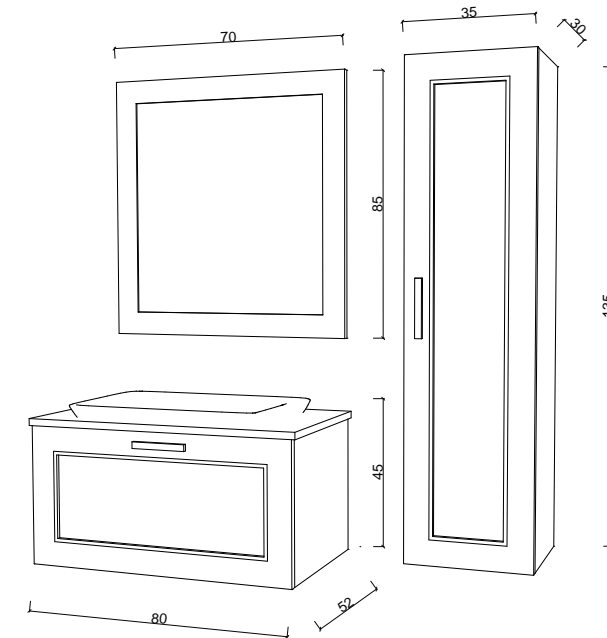

idea

kapak door
mdf + lake boya
mdf + laquer paint

lavabo washbasin
seramik lavabo
ceramic washbasin

gövde body
mdf + lake boya
mdf + laquer paint

led ayna
led mirror

çekmece drawer
frenli tandem
brake tandem

frenli menteşe
brake hinge

renk seçenekleri color options

beyaz
white