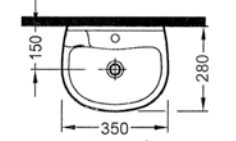

Beyaz

TEK PARÇA LAVABO
ARMATÜR DELİKLİ
TPLS04101VD1W5000
405x260 mm

Beyaz

TEK PARÇA LAVABO
BATARYA DELİKSİZ
TPLS03601VD0W5000

Beyaz

TEK PARÇA LAVABO
BATARYA DELİKLİ
TPLS03601VD0W5000
350x280 mm

Beyaz

TEK PARÇA LAVABO
BATARYA DELİKSİZ
TPLS04501VD0W5000