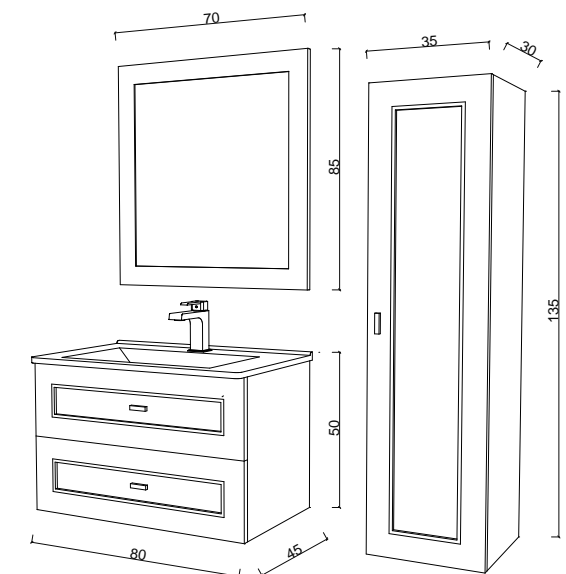

vega

100

renk seçenekleri color options

beyaz
white

kapak door
mdf + lake boya
mdf + laquer paint

lavabo washbasin
seramik lavabo
ceramic washbasin

gövde body
mdf + lake boya
mdf + laquer paint

led ayna
led mirror

çekmece drayer
box ray
box rail

frenli menteşe
brake hinge

kapak door
mdf + lake boya
mdf + laquer paint

lavabo washbasin
seramik lavabo
ceramic washbasin

gövde body
mdf + lake boya
mdf + laquer paint

led ayna
led mirror

çekmece drayer
box ray
box rail

frenli menteşe
brake hinge

renk seçenekleri color options
beyaz white

vega

80