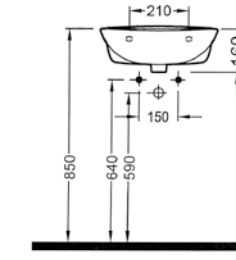

TEK PARÇA LAVABO
BATARYA DELİKSİZ
TPLS04501VD0W5000

TEK PARÇA LAVABO
BATARYA DELİKLİ
TPAA02701V00W5000
450x350 mm

Beyaz