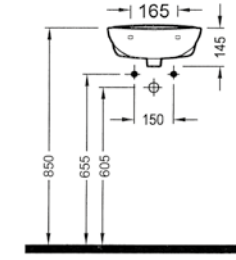

Beyaz

TEK PARÇA LAVABO
ARMATÜR DELİKLİ
TPLS04101VD1W5000
405x260 mm

Beyaz

TEK PARÇA LAVABO
BATARYA DELİKSİZ
TPLS03601VD0W5000

Beyaz

TEK PARÇA LAVABO
BATARYA DELİKLİ
TPLS03601VD0W5000
350x280 mm

Beyaz

TEK PARÇA LAVABO
BATARYA DELİKSİZ
TPLS04501VD0W5000